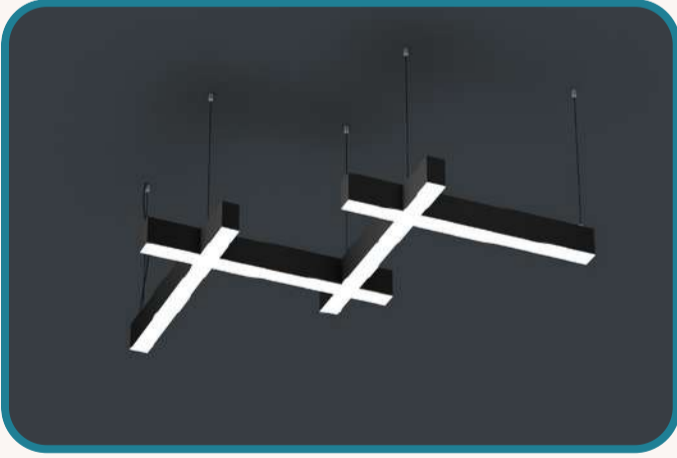

İKİLİ LINEAR TAKIM

LED DRIVER Osram Led Tridonic | Phillips Driver

Ürün Kodu	Ölçü	WATT	Lümen	Fiyat
TK1001	70X70	89W	12400	$182.00