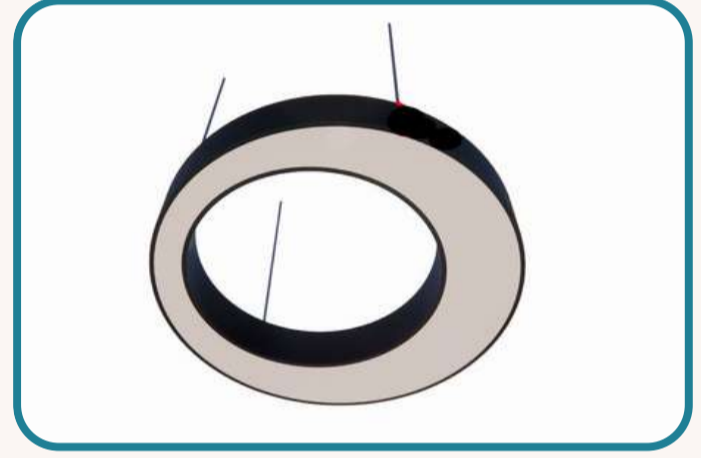

EYE

LED DRIVER Osram Led Tridonic | Phillips Driver

Ürün Kodu	Ölçü	WATT	Lümen	Fiyat
EY1001	60 cm	55W	7700	$145.00
EY1002	80 cm	74W	10350	$196.00
EY1003	100 cm	96W	13450	$249.00