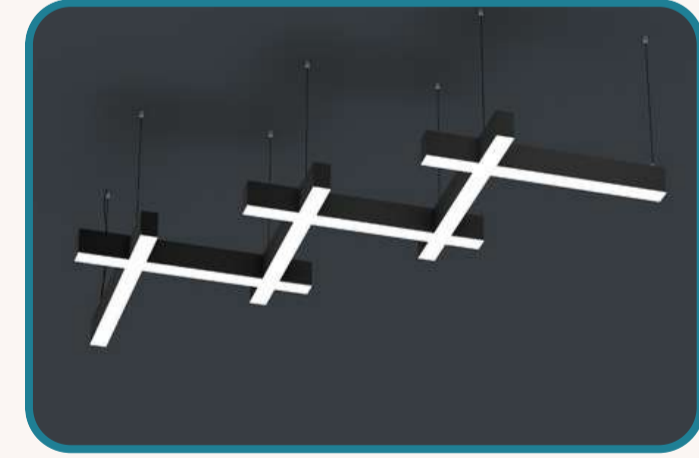

ÜÇLÜ LINEAR TAKIM

LED DRIVER Osram Led Tridonic | Phillips Driver

Ürün Kodu	Ölçü	WATT	Lümen	Fiyat
TK1002	70X70X70	134W	18700	$277.00

- İsteğe Göre Sarkıt ya da siva üstü olarak imal edilebilir.
- Dim kontrol ve KİT opsiyonları bulunmaktadır.
- Ürünler fatura tarihinden itibaren 2 Yıl Garantilidir.

- Ürünlerimizde CE Belgesi, LVD Raporları Mevcuttur.
- ürünler istenilen RAL Kodu ve Uzunluk ölçülerinde üretilebilir.