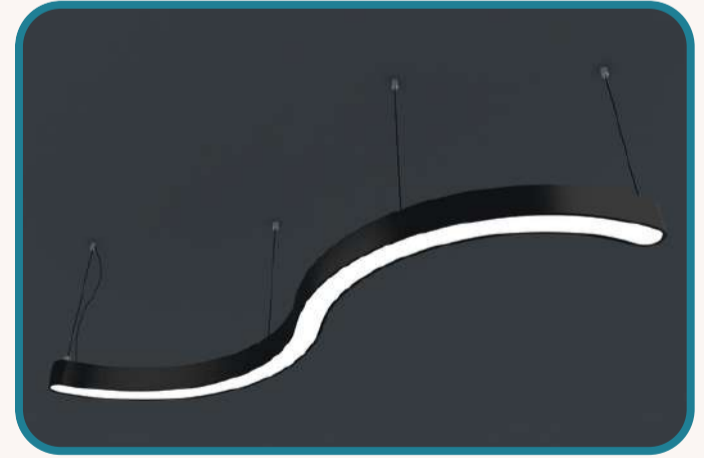

SU YOLU

LED DRIVER Osram Led Tridonic | Phillips Driver

Ürün Kodu	Ölçü	WATT	Lümen	Fiyat
SYL1001	120 cm	50W	7000	$106.00
SYL1002	150 cm	60W	8400	$121.00
SYL1003	180 cm	70W	9800	$142.00

- İsteğe Göre Sarkıt ya da siva üstü olarak imal edilebilir.
- Dim kontrol ve KİT opsiyonları bulunmaktadır.
- Ürünler fatura tarihinden itibaren 2 Yıl Garantilidir.

- Ürünlerimizde CE Belgesi, LVD Raporları Mevcuttur.
- ürünler istenilen RAL Kodu ve Uzunluk ölçülerinde üretilebilir.